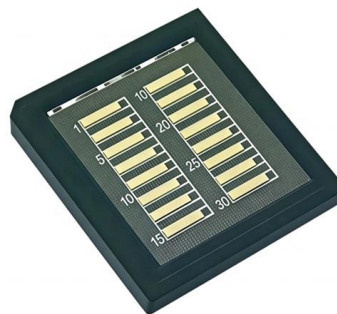

Moldova Power Switchgear-City Product Center_4-Dongfeng-covering

Dongfeng-covering various types of distribution boxes_rich and diverse product system, covering various types of distribution boxes and cabinet products.

Main Distribution Box

The Main Distribution Box (MDB) is the heart of the Global IFS Cable System Modular Wiring System. It provides power to the Floor Electric Modules and/or