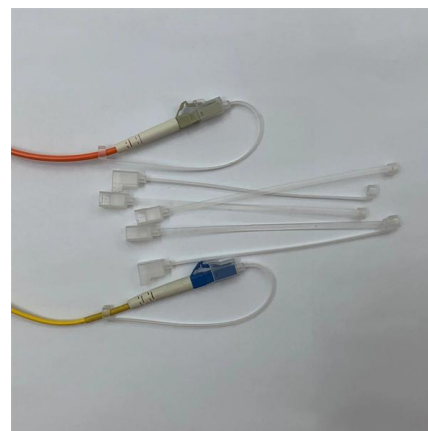

small distribution boxes , DISTRO-DIRECT

Buy directly online: a wide range of compact power distribution units with various inputs and outputs, available with or without protective breakers.

Decentralized Building Automation Distribution Boxes

Distribution Boxes Technical Data

Summary of Changes
Four-pin, One Signal per Port Cable Connector Distribution Box
Cable Connector Wiring Cable Connector Four-pin, One Signal per Port Cable with Terminal Block Connector Distribution Box
Mechanical Product Selection
Cable Mechanical (1.3) Additional Resources
Rockwell Automation Support
This publication contains the following new or updated information. This list includes substantive updates only and is not intended to reflect all changes. See more on