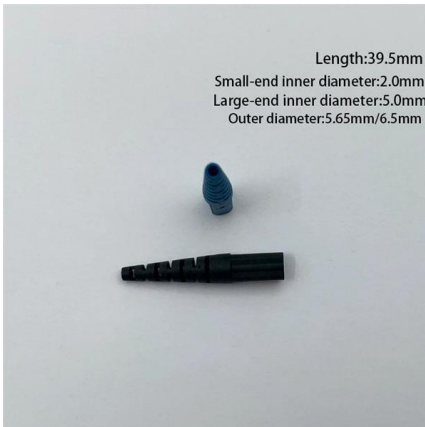

Our telecom shelters are custom-built to meet the specific requirements of each project, ensuring optimal performance and protection for sensitive

MODULAR TELECOM SHELTER SOLUTIONS

ABOUT HAI NAM Hai Nam is a specialist in design, manufacture & provides services of Electrical switchboards, Prefabricated Module, Outdoor Shelter & Automation.

Contact Us

For datasheets, pricing, or custom high-speed optical interconnect solutions, please visit:
<https://syropy.com.pl>