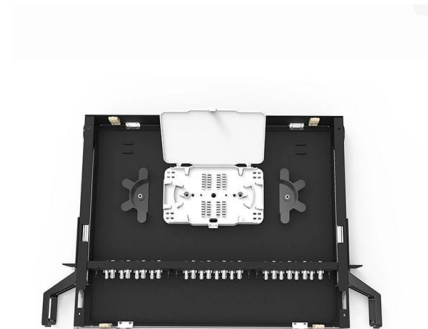

Waterproof Distribution Box Manufacturer , IP65/IP66

Selhot Electric offers factory-direct IP65/IP67 waterproof distribution boxes. UV-resistant PC/ABS material, CE/TUV certified, custom knockouts available. Get a