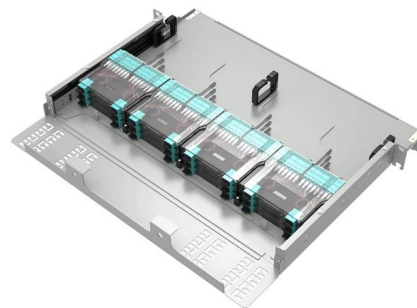

What is Distribution Boards and Its Types

Learn about distribution boards, their types, and functions. Explore Schneider Electric's range of DBs for safe and efficient power distribution.