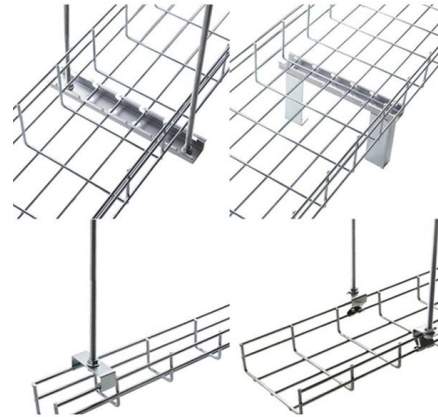

Electrical Distribution Boxes for Power Distribution

From decentralized energy, signal and data distribution to distribution boxes for smart buildings, we offer the right solution. We mount any electronics in the