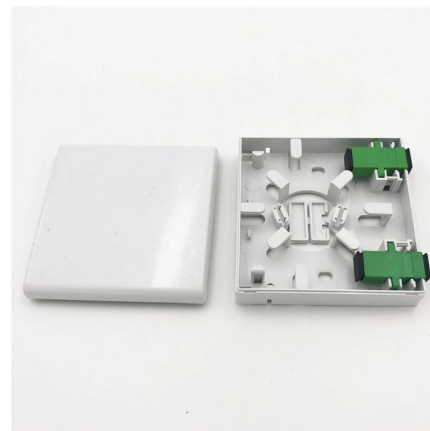

Distribution Box: Types and Functions , Axis-Electricals

A distribution box ensures that electrical supply is distributed in the building, also known as a distribution board, panel board, breaker panel, or electric panel.