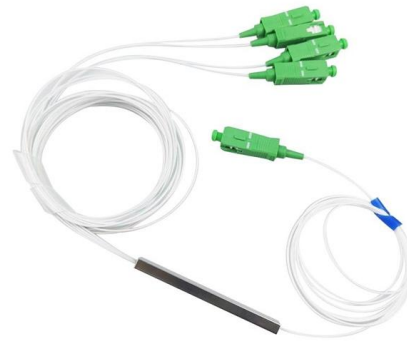

Distribution Cabinets

Top Electrical Installation Equipment Distribution
Cabinets Distribution Cabinets

Contact Us

For datasheets, pricing, or custom high-speed optical interconnect solutions,
please visit:
<https://syropy.com.pl>