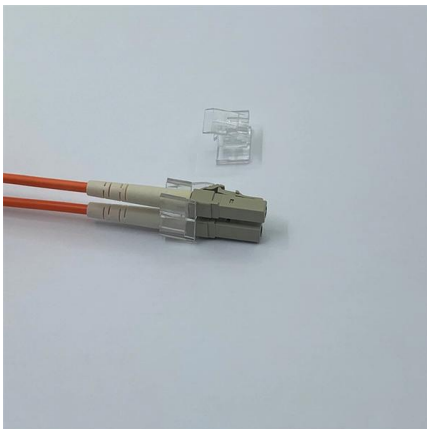

Distribution box cabinet with brushed finish

Distribution box cabinet with brushed finish

PRITEX Plastic Control Cabinet, IP65 Industrial Housing 180 x 240 x

About this item Effective protection: The PRITEX control cabinet provides perfect protection for electrical components such as switches, fuses, relays and controls. It measures 180 x

Under Cabinet Distribution Box, Slim, Metallic, White

Slim, metallic white under cabinet distribution box for efficient and stylish electrical connections.

Under Cabinet Distribution Box, Slim, Metallic, White

Under Cabinet Distribution Box, Slim, Metallic, White By Hubbell Wiring Device-Kellems Catalog # RU100W Under Cabinet Distribution Box, Slim, Metallic, White.

Distribution cabinets

Distribution cabinets from Elektron Berlin are the ideal solution for professional and safe power distribution in industry, commerce and private households. Whether small or large, for indoor

These stainless steel brushed distribution boxes are widely used for power distribution, circuit control and equipment protection, supporting currents up to 630A for lighting, power and other systems.