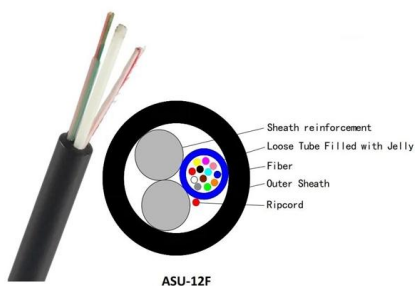

12 types of distribution boxes and how to choose them

In this guide, we'll break down the 12 main types of distribution boxes in a way that's easy to understand. We'll chat about what each one does, where it shines, and then dive into how to choose the perfect