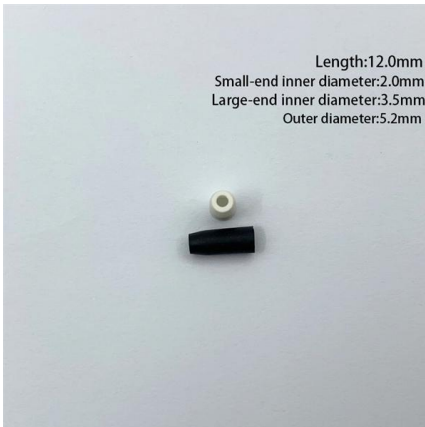

Method Statement installation of Cable Trays and Ladders

The Cable Tray system is installed in electrical rooms, plant rooms, and service corridors. This section will guide you through the necessary steps to

Busbar Trunking System , FCM-II Compact Type

As the power distribution equipment between transformer and switchgear, between switchgear and loading equipments, busbar trunking system is widely applied