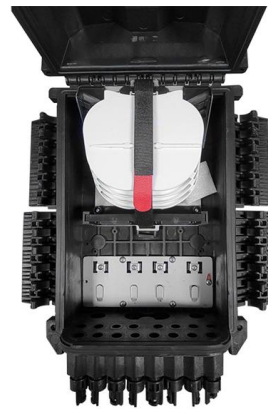

48 Cores Fiber Optic Termination Box

The SJ-ODB-48-SMC is a 48 cores fiber optic termination box designed for efficient fiber optic cable management in FTTH and FTTx network installations. This

48 Core Fiber OTerminal Box for High-Density FTTH