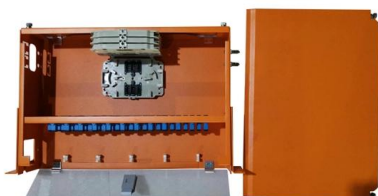

48 Core Direct Buried Fiber Optic Cable 7248

48 Core Direct Buried Fiber Optic Cable 7248 48 Core Direct Buried Fiber Optic Cable 7248 G.652D PBT Loose Tube Steel Strength Member Water Proof Tape

Lockable (Double Door) Indoor Wall Box 48 Ports SC

It offers the ability to terminate up to 48 fibers housed in a robust ABS enclosure for indoor applications. There are SC & LC output interfaces optional and a large

Armoured Fibre Optic Cable & FODP

1.0 Description a) This is a reference technical specification for survey, planning, co-ordination with other suppliers' equipment, design, Engineering, supply at site including transportation, laying, installation,

Single Mode Multi-Tube Armoured Fiber Optic Cables

Single Mode Multi-Tube Armoured Fiber Optic Cables Single Mode Multi-Tube Armoured Fiber Optic Cables Techlogiks armoured loose tube cables are the