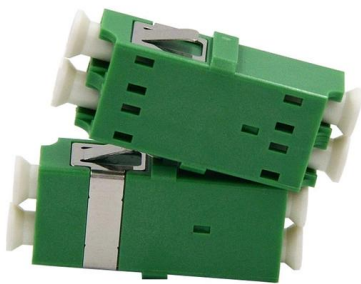

48 Fiber Fiber Optic Cables - Mouser

Mouser offers inventory, pricing, & datasheets for 48 Fiber Fiber Optic Cables.