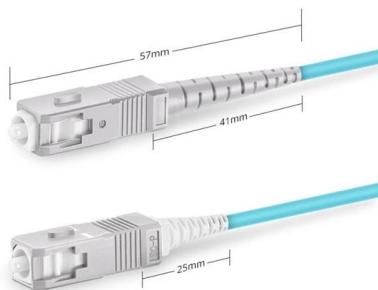

Door-to-door transportation of 48-core fiber optic cable

Door-to-door transportation of 48-core fiber optic cable

48 Core 1 in 2 out Fiber Optic Cable Closure

The Optical Splice Closure is an essential component for fiber optic networks, offering exceptional performance, durability, and adaptability. Its IP68-rated

48 Core Fiber Optic Cable GYTY53 Outdoor Armored

Overview: The 48 Core GYTY53 Fiber Optic Cable is a robust, fully armored

Kaitron GYFTZY-48B1 Non-Metallic Flame Retardant 48-Core Fiber Optic

Shop Kaitron GYFTZY-48B1 48-core single-mode fiber optic cable with non-metallic core and flame retardant LSZH jacket. Ideal for telecom, FTTH, and high-density networks. Sold per meter.

The optical fiber elements are typically individually coated with layers and contained in a protective tube suitable for the environment where the cable will be deployed.

Simplex SC UPC

Product Specifications Armored Indoor/Outdoor Plenum Fiber Optic

Cable Core: Sub-units and fillers are stranded around the CSM, using reverse oscillation. A water blocking tape is applied over the cabled core with a nominal of 25% overlap.

12/24/48 Core ADSS Optical Fiber Cable