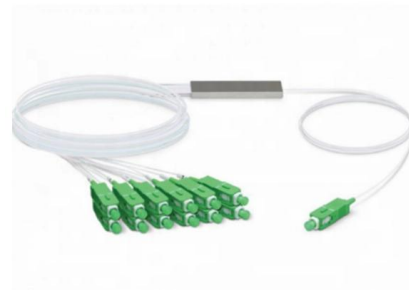

NEXCONEC Lockable Double Door distribution box is supplied unloaded as standard and offers the ability to terminate up to 48 fibers housed in a strong

Double Door Two Doors Waterproof Wall Mount Metal

Double Door Two Doors Waterproof Wall Mount Metal Enclosure Distribution Box, Find Details and Price about Electrical Enclosure Enclosure Box from Double