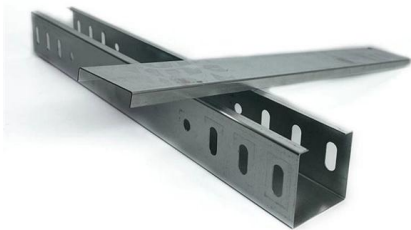

Havells Utility DB SPN DD QVE RG 12W Distribution

Havells Utility DB SPN DD QVE RG 12W Metal Double Door Distribution Board (Grey) Visit the Havells Store 4.2 (88) Returns Policy

Distributor Box

Panasonic Distribution Boxes unique features are Reversible door for flexible installation, dust guard to prevent entry of dust and other particles, front door

Havells Tpn-vertical Loadline

Havells Tpn-vertical Loadline- A Frame Double Door Distribution Boards-dhdlvdrwaof08 - Buy TPN Distribution Boards at best price of INR 12057.00 from

Why Stainless Steel Double-Door Distribution Boxes Are

Looking for a durable, corrosion-resistant electrical enclosure for harsh environments? Discover how E-abel's stainless steel double-door

Sturlite Ovix Double Door MCB Distribution Board

About this item Compact & Stylish - Sleek 12 Way MCB box with a premium double-door design to suit modern interiors. Metal Construction - Built with robust powder-coated metal for long-lasting safety