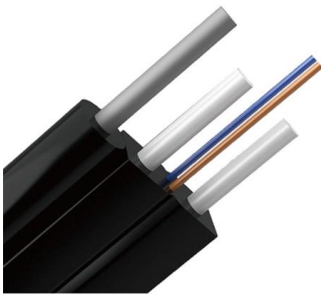

The TPN double door distribution boards have been designed for three phase and neutral supply systems which divides an electrical power feed into subsidiary

Metal Wall Mount Distribution Box Enclosures Double

Metal Wall Mount Distribution Box Enclosures Double with Glass Door, Find Details and Price about Cabinet Metal Enclosures from Metal Wall Mount Distribution

TPN Double-Door Distribution Boards

Payal TPN Double-Door Distribution Board is the perfect choice when you're looking for a reliable, durable, and convenient distribution board.