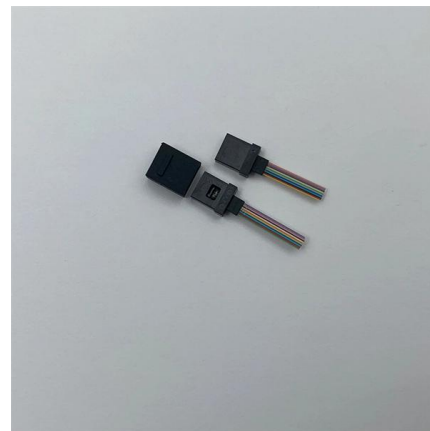

OMNIHIL Replacement (10FT) Optical Digital Cable for Onkyo

OMNIHIL Replacement (10FT) Optical Digital Cable for Onkyo DXC390 6 Disc CD Changer