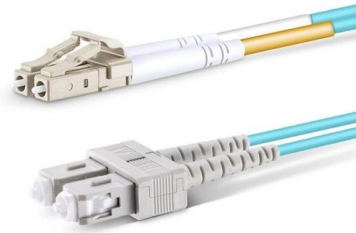

El Salvador Junction Box

El Salvador Junction Box

Buy Junction Box, QFJ6/JHD-8/B Electrical Junction Box 660V 50HZ

Get unlimited free shipping in 164+ countries with desertcart Plus membership. We can deliver the Junction Box, QFJ6/JHD-8/B Electrical Junction Box 660V 50HZ Connection Box 30-40A Per Outlet

SOLUTION BOX EL SALVADOR

A PV junction box is attached to the back of the solar panel (TPT) with silicon adhesive. It wires the (usually) 4 connectors together and is the output interface of the solar panel.

Ultrapro Direct Wire Junction Box Converter For Linkable Fixture

The UltraPro Direct Wire Junction Box (Model 44130) is designed for converting various UltraPro linkable LED light fixtures into direct wire installations. Weighing just 4.2 ounces and featuring a

Clipsal electrical junction boxes connect and protect

Larger junction boxes, also known as "adaptable boxes", are ideal for wiring, mounting, and protecting electrical components. Junction boxes are available in