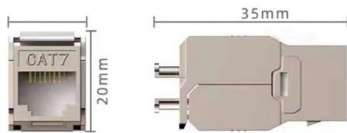

SOLUTION BOX EL SALVADOR

A PV junction box is attached to the back of the solar panel (TPT) with silicon adhesive. It wires the (usually) 4 connectors together and is the output interface of the solar panel.

Clipsal electrical junction boxes connect and protect

Larger junction boxes, also known as "adaptable boxes", are ideal for wiring, mounting, and protecting electrical components. Junction boxes are available in