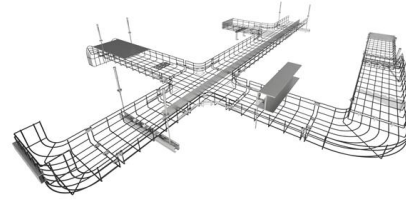

EI-Salvador New Design Best Price solar panel junction box

This junction box stands out for its innovative design and exceptional functionality. It is compatible with a wide range of solar panel types and sizes, making it suitable for various solar PV systems. The New

Contact Us

For datasheets, pricing, or custom high-speed optical interconnect solutions, please visit:

<https://syropy.com.pl>