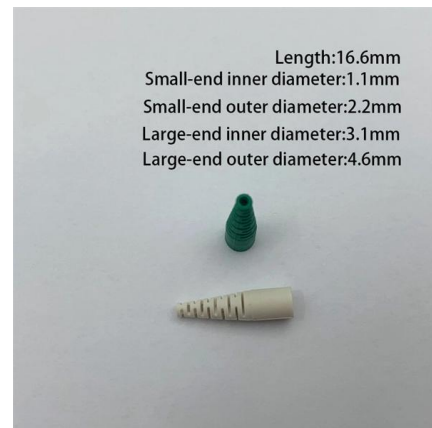

Amazon : Electrical Boxes, Conduits & Fittings

Shop through a wide selection of Electrical boxes, conduits, & fittings at Amazon . Free shipping and free returns on Prime eligible items.