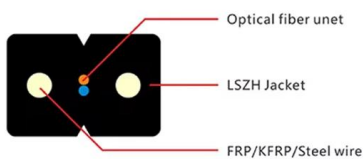

Electrical Box Types & Sizes for Receptacles when wiring receptacles

Electrical Box Types & Sizes for Receptacles How to choose the proper type of electrical box when wiring electrical receptacles (wall plugs or "outlets") POST a QUESTION or COMMENT about how

Electrical Fitter Job Description [Updated for 2026]

Electrical Fitter Duties and Responsibilities
Electrical Fitters are responsible for installing, maintaining and repairing electrical components and systems. They