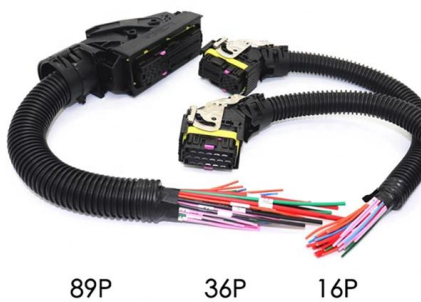

Confused by end of main story (Possible bug?)

Also super confusing that entering the well gave me the Jonny ending. Replayed from a save and found the sun ending by walking down the bridge with v beating