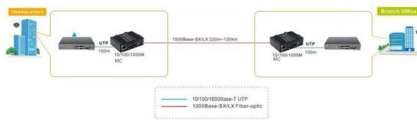

Center for Addiction Science: Treatment & Recovery Research

Advancing science-based addiction treatment, our center works with researchers to incorporate progress in the study of addiction and