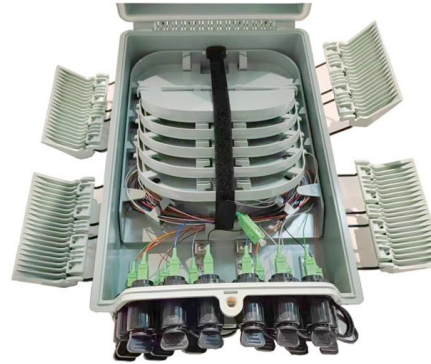

Center for Addiction Science: Treatment & Recovery Research

Advancing science-based addiction treatment, our center works with researchers to incorporate progress in the study of addiction and