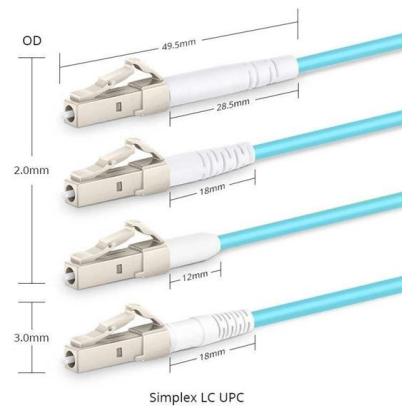

Cyberpunk 2077 Endings: How to Get All Endings & Secret Ending

During Knockin' on Heavens Door, all you need to do is select to cross the bridge with Alt, as opposed to entering the Well. In this ending, your mind is stuck in cyberspace and Johnny