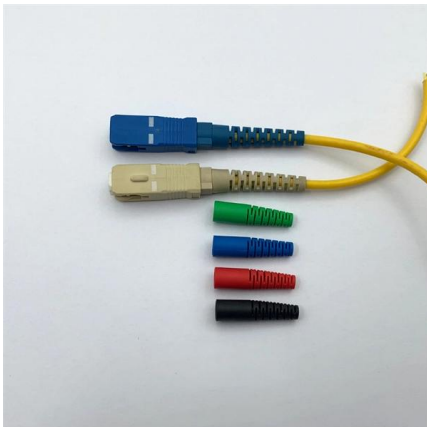

MAJOR ENDING SPOILERS

The consciousness crossing the bridge would be the one that is getting removed, while the one getting in the well would be the one returning to V's body. The result depended on who was in control during