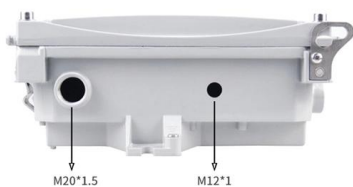

### Retrievable Bridge Plugs - Omega Well Intervention

The Omega Retrievable Bridge Plug is a high performance monobore plugging device which can be set at any required depth in the tubing or casing. The plug is