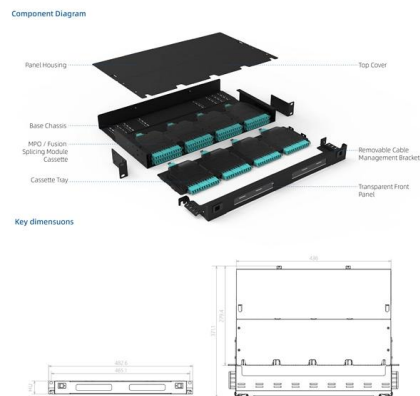

Railway Network Switch Connectors and Solutions , Amphenol LTW

To meet the growing demand for reliable onboard railway communications networks, it is important to offer a wide range of industrial Ethernet switches that complies and in many cases exceeds the