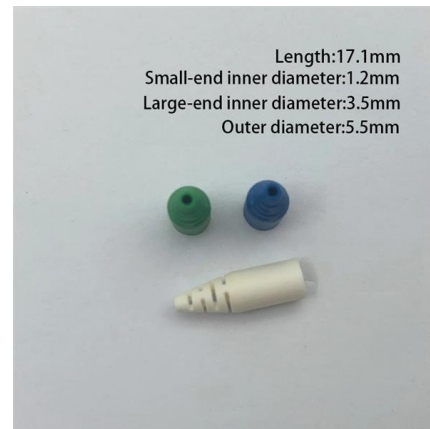

FC 8 Core ODF Optical Distribution Frame, Wall

Quality Fiber Optic Distribution Box manufacturers & exporter - buy FC 8 Core ODF Optical Distribution Frame, Wall Mounted Fiber Optic Terminal Box from China