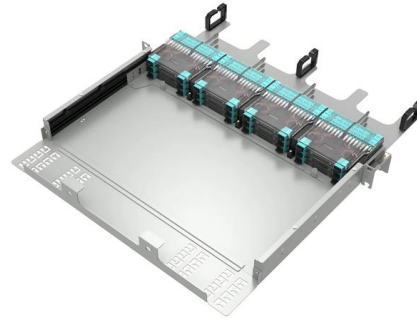

Distribution Box

Professional fiber optical box manufacturer & supplier, a range of standard fiber distribution box and customized fiber box are available.