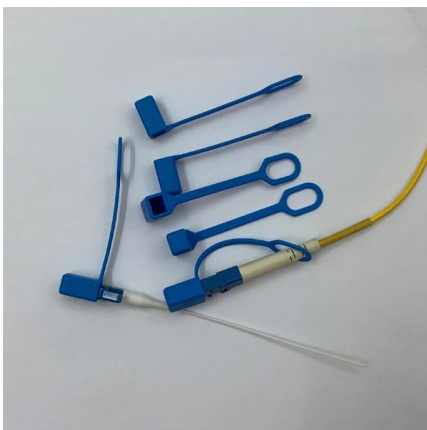

PRO cabinet series , Network and server cabinets for professionals

With the PRO cabinet series, you can rely on high-quality network and server cabinets that have been specially developed for professional use. Whether in data centers or as floor-standing distributors in