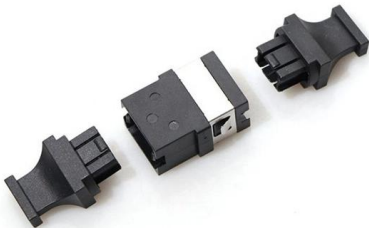

Data cabinets at EFB-Elektronik: professional products

Data cabinet: protection for your network components Network, IP & server cabinets for all applications Discover the perfect solution for your IT infrastructure