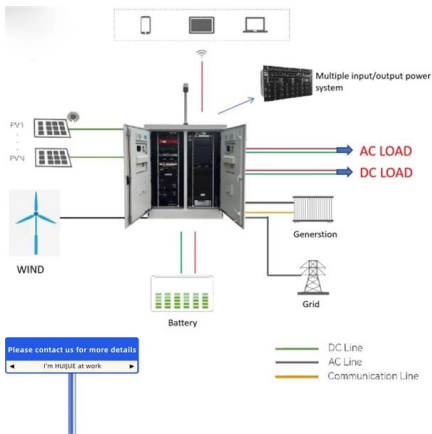

FDB-32 Fiber Distribution Box, 32 ports- AOA Tech

FDB-32 Series 32 ports Fiber Distribution Box, also called Splitter Distribution Box or Fiber Terminal Box, can be used in FTTH projects and is suitable for corridor,

Durable FTTH Terminal Box , Fiber Termination

Explore reliable FTTH terminal boxes for secure fiber termination and distribution.

Fiber Optic Terminal Box 6 Ports

Discover 6-port fiber optic terminal box with IP65 rating, CE/ROHS certified metal housing for FTTH/FTTX networks--ideal for reliable, high-speed data connections.