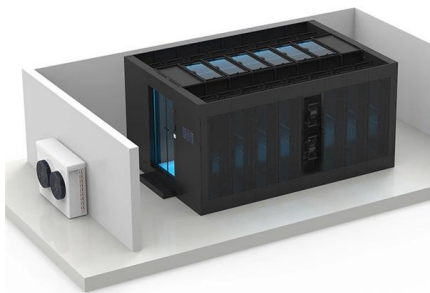

OTRANS is a leading fiber optic distribution box manufacturer. We offer a wide range of 1-24 core FDB boxes and ODF cabinets for indoor/outdoor FTTH deployment.

FTTH Fiber Distribution Boxes

Types of Fiber Distribution Boxes A Fiber Distribution Box (FDB) is a critical component in fiber optic networks, serving as a connection and distribution point for optical fibers. These enclosures protect

Fiber Optic Terminal Data Sheet.cdr

The Fiber Distribution Box (FDB) is a compact termination box used at the building premises such as residence, offices etc. in the FTTH networks. It is used for straight joint, branch and pass through