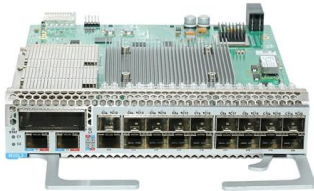

Fiber Optic Termination Boxes

Find here Fiber Optic Termination Boxes, Fiber Box manufacturers, suppliers & exporters in India. Get contact details & address of companies manufacturing and