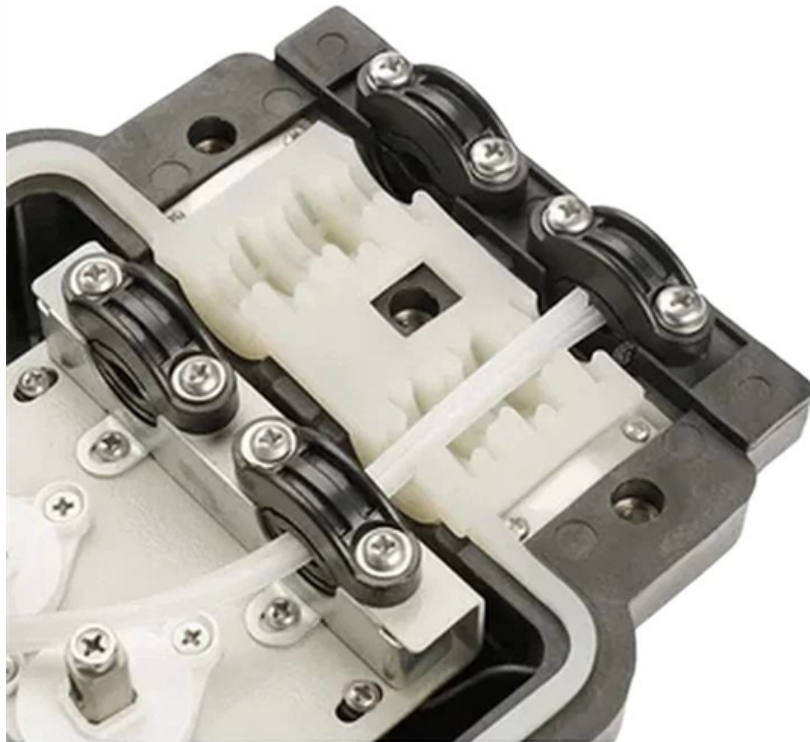

# Fiber FC-LC60m

## Fiber FC-LC60m

---

### Fiber Collimators 60FC-L for collimating large beam

The fiber collimators series 60FC-L are designed for collimating radiation exiting optical fiber cables with high pointing stability and large beam diameters. They