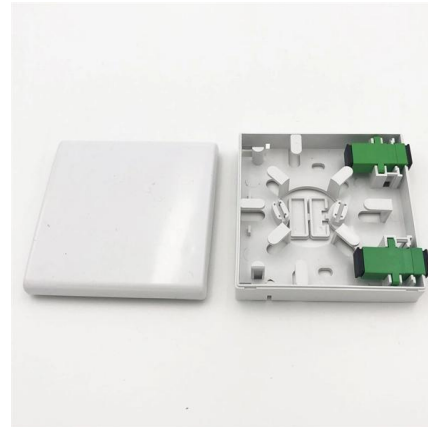

1 Core Fiber Optic Distribution Box

This fiber optic distribution box serves as a termination point for feeder cables to connect with drop cables in FTTX communication network systems. It integrates

BIB-001A 1 Core Fiber Distribution Box

Explore the features and parameters of BIB-001A 1 Core Fiber Distribution Box Contact OTRANS for Your Telecommunication Equipment Solutions.

Contact Us

For datasheets, pricing, or custom high-speed optical interconnect solutions, please visit:
<https://syropy.com.pl>