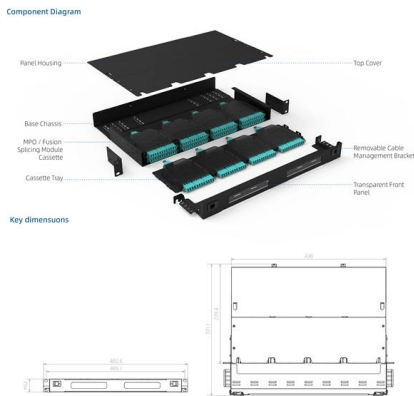

WORLD WIDE WEB JOURNAL Home

O'Reilly & Associates, Inc. 103A Morris St.
Sebastopol, CA United States