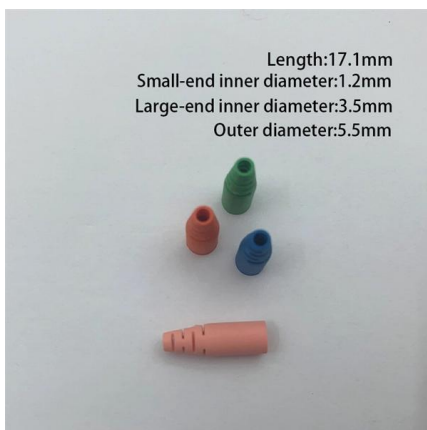

Ensuring Success in Fiber Termination Box Installation -

By housing and organizing the splices where cables are terminated, these boxes ensure that the fiber connection points are well-protected against