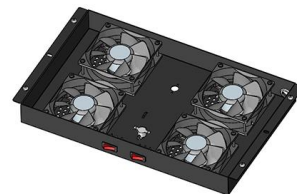

kyrgyzstan-customs-cost-fiber-optic-distribution-box-12-cores

All Companies and suppliers for kyrgyzstan-custo ms-cost-fiber-optic-distribution-box-12-cores Find wholesalers and contact them directly Leading B2B marketplace Find companies now!

Fiber optic distribution boxes

The ZOONA Splice Closure is a mechanically sealed closure with an IP68 protection rating, designed for typical access network applications and capable of