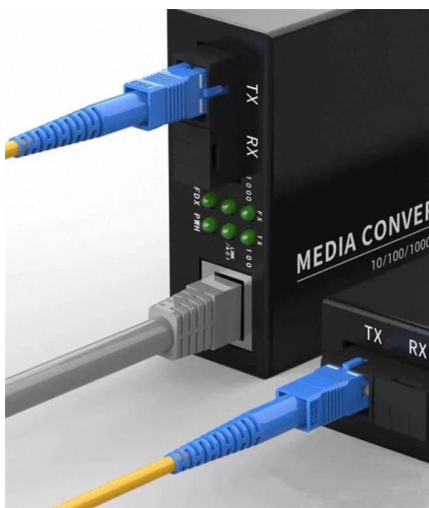

144-Fiber Termination Box - 2 Input Ports (20mm), 12

Ideal for indoor and sheltered outdoor use, these termination boxes provide