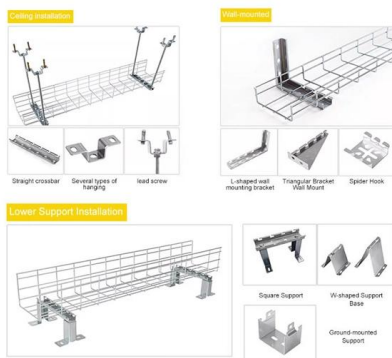

INSTALLATION METHOD

OPTOKON

OPTOKON, a global provider of fiber optic connectivity, ruggedized communication technologies, and mission-critical IT infrastructure solutions, announces a strategic cooperation with ATRI UAB, a