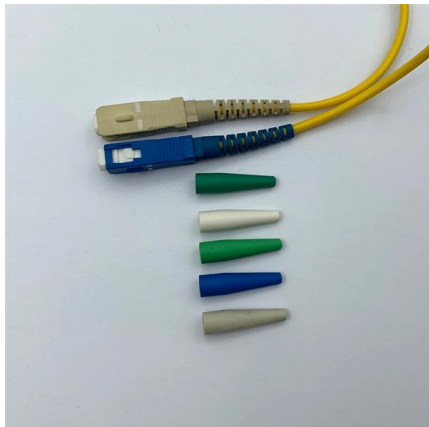

This guide explores everything about fiber optic cable splice --from fiber fusion splice basics to how to splice fiber cable step-by-step--covering tools, techniques, and practical tips.

Fiber Optic Splice Closure, Electrical Cable Junction

Fiber optical splice closure is widely used in communication, network systems, CATV cable TV, optical cable network systems, and so on. It is used for protective

1 In 16 Out Fiber Optic Splice Closure with Splitter Slot,

The vertical Fiber optic splice enclosure provides 288 cores splicing, distribution and hold two 1x32 splitter. It allows for 7 - 27mm cable entry