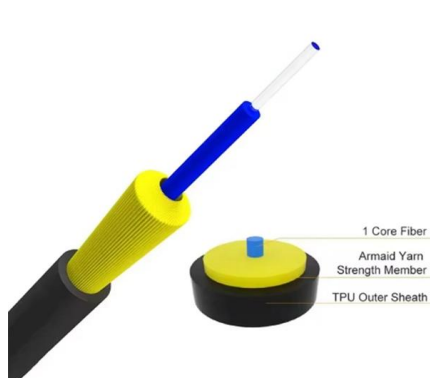

Amazon : Fiber Splice Tray

Amazon : fiber splice tray 12/24 Cores New Material ABS Optical Fiber Splice Tray FTTH Optical Fiber Protection Box Fiber Optic Cassette(2Pack) a-001