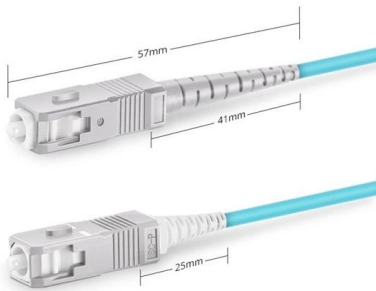

Simplex SC UPC

Patch Panels and Termination Boxes

Our offerings include patch panels with options like 1U, 2U, 12 Port, and 24 Port, available in SC, ST, LC, and other connector types. Our patch panels and splice boxes ensure the proper connection and

Fiber Optic Termination Boxes

Find here Fiber Optic Termination Boxes, Fiber Box manufacturers, suppliers & exporters in India. Get contact details & address of companies manufacturing and