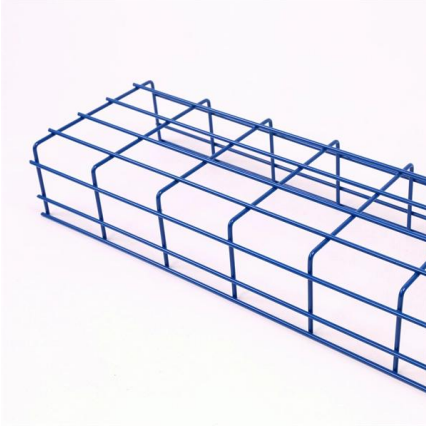

Fiber Optic Terminal Box Patch

Fiber Optic Terminal Box Patch

Fiber Terminal Patch Panel Joint Box Optic Mounting Junction

Fiber Terminal Patch Panel Joint Box Optic Mounting Junction Termination Box SC APC Fiber Combination 86 Information No reviews yet Shenzhen Tongguang Technology Co., Ltd. Custom

Fiber Optic Distribution Box, Termination Box & Patch Panel -Teleweaver

Fiber optic patch panel (fiber distribution panel) is used to organize and distribute optical cables and the branches - as a terminate unit, it