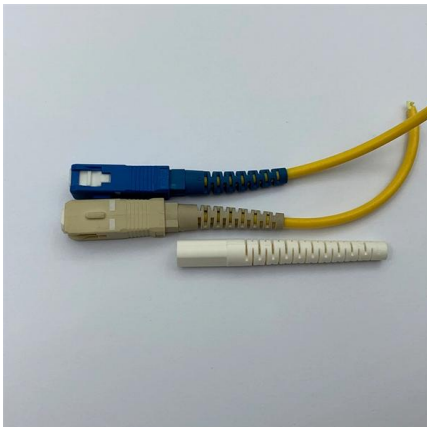

The Fiber optical Terminal Box is a kind of fiber optic management products used to distribute and protect the optical fiber links in FTTH Network. It is available for the distribution and

12 Port Optical Fiber Terminal Box Fiber Patch Panel SC FC LC

Product description 12 Port Optical Fiber Terminal Box Fiber Patch Panel SC FC LC Pigtail ODF 1U Optical Fiber Distribution Frame Product name Fiber Patch Panel Connector

Wire/Cable Distribution & Management Product, Fiber

OTRANS manufactures cable distribution products for network wire management, includes optical fiber distribution frame, rack mount fiber optic patch panel, wall

Amazon

The wall-mounted user cable terminal box, whose function is to provide the fusion of fibers, the fusion of fiber and tail fiber, and the connection of optical connectors. Provide