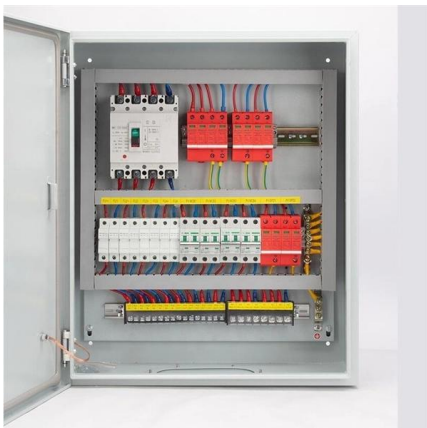

Outdoor Waterproof Fiber Optic Solutions for FTTA,

High-performance outdoor waterproof fiber optic connectors, patch cords, and termination boxes for FTTA, FTTX, FTTH, and 5G networks.

BIAZE Fiber Optic Terminal Box, 4 Ports 4 Cores LC Single Mode

Compra BIAZE Fiber Optic Terminal Box, 4 Ports 4 Cores LC Single Mode Fully Equipped UPC Pigtail Flange Plate, Desktop Fiber Optic Fusion Splice Terminal Box Pigtail Extension Plate, Telecom

Global IT Products & Network Solutions Provider , Black Box

Black Box provides cutting-edge IT solutions and technology products to businesses worldwide, ensuring innovative and reliable services for global digital transformation.

12 Port Fiber Patch Panel SC FC LC Pigtail ODF 1U Optical

Product description 12 Port Fiber Patch Panel SC FC LC Pigtail ODF 1U Optical Fiber Terminal Box Optical Fiber Distribution Frame Productname Optical Fiber Terminal Box Connector