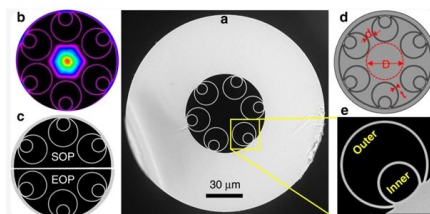

StarTech 5m Fiber Optic Cable

From the manufacturer Fiber Optic Cable - Multimode Duplex 62.5/125 - LSZH - LC/ST - 5 m The 5-meter (16ft) Multimode 62.5/125 Duplex Fiber Patch Cable is