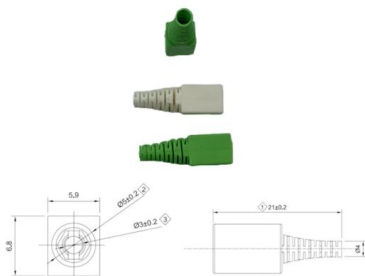

StarTech 3m Fiber Optic Cable

The fiber optic cable is typically used with LED transmitters. M/M PATCH CABLE: The Multimode 62.5/125 Duplex Fiber Patch Cable is terminated with one LC