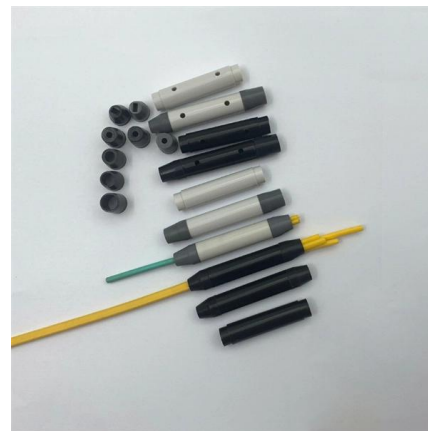

How Much Does Fiber Optic Cable Cost? 2025 Factory

Searching for how much does fiber optic cable costs? Stop guessing. We break down 2025 prices for OS2, OM3, and Armored cables directly from the Wolontek