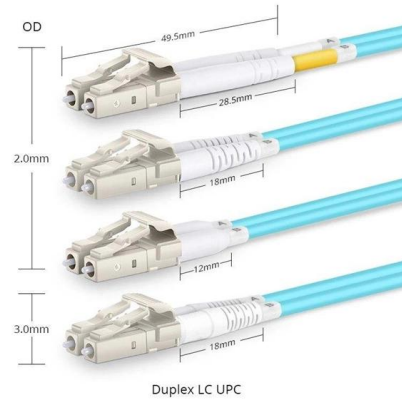

144 Core Dome Fiber Splice Closure For Outdoor Use

It is widely used for for aerial, duct, pole-mounted, and underground fiber cable installations. This 144 core dome fiber splice closure integrates distribution,

Fiber Optic Color Code Guide: How to Identify 12 to 144 Core Cables

Complete fiber optic color code reference for 12 to 144 core cables. Learn TIA/EIA-598-C standard colors, ribbon fiber identification, and field tips. Fiber optic cables contain multiple individual fibers,

6 core fiber optic cable splice closure

Discover 6 core fiber optic cable splice closure with IP68 waterproof rating, ideal for FTTH & telecom. Durable ABS material, 3-year warranty.

SP-GJS-03A 24/48/96/144Core Fiber Optic Splice