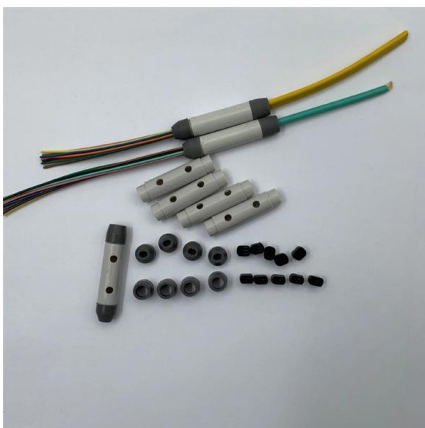

The Process of Pulling Fiber Optic Cable

Installation methods for copper cables and optical fibre cables are almost similar, but have some additional precautions are needed. Since fibre