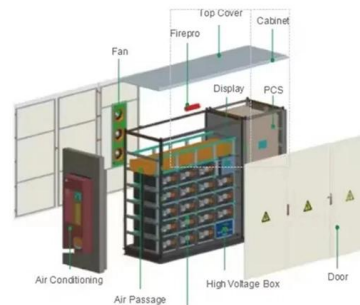

Submarine Cable Map

TeleGeography's comprehensive and regularly updated interactive map of the world's major submarine cable systems and landing stations.