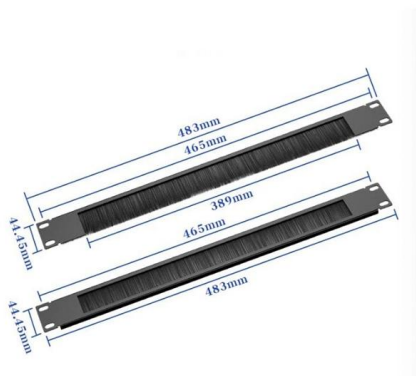

Say Goodbye to the Undersea Cable That Made the

History was unmade last year, as engineers began the massive project of ripping the first-ever transoceanic fiber-optic cable from the ocean floor.