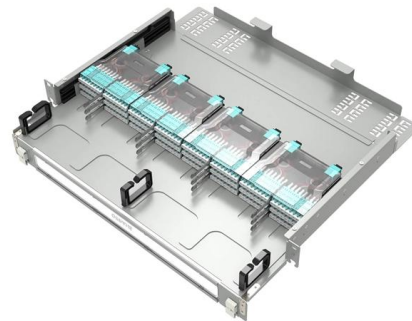

We are a 12 ports optical fiber Panel drawer odf 24 core duplex lc 12 core simplex sc connector patch panel metal fiber splice enclosures Manufacturer. We supply

Fiber Optic Patch Panel Guide

Navigate 2026 network architectures with our definitive guide on selecting a fiber optic patch panel. Evaluate trade-offs, standards, and common buyer mistakes.

Fiber Patch Systems

During this free webinar, we will discuss different fiber cables types, appropriate applications for each type, the mechanics of performing a Tier I test on fiber optic

Fiber Splicing Panel , Patch Panel , ODU-L25 , LongXing

Each 4U patch panel can splice up to 288 cores. Spacious interior with cable clamps and fiber management rings ensures all the drop cables and pigtails are safely

FIBER OPTIC PATCH PANELS

Foss offers high-quality fiber patch panels for structured cabling, enabling easy management, expansion, and maintenance in FTTH, data center, and telecom