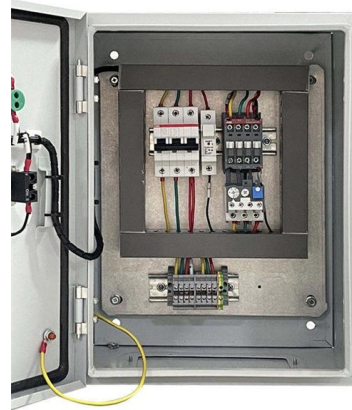

What Is a Fiber Patch Panel? A fiber patch panel is a mounted enclosure--either rack-mounted or wall-mounted--used to terminate, manage,