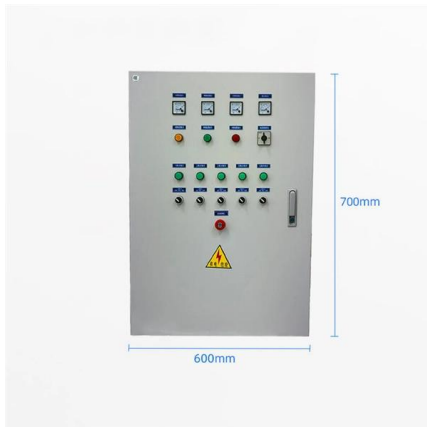

Splice Box and Patch Panel, FIMP-XL-Hybrid

This innovative solution offers exceptional flexibility for various applications by featuring optical connectors for up to 12 fibers and 6 RJ45 connectors for network