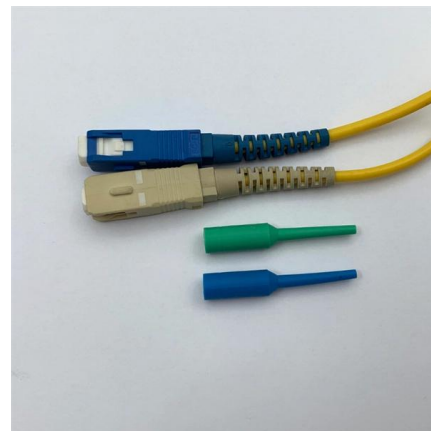

1 In 16 Out Fiber Optic Splice Closure with Splitter Slot,

The 288 core 17 port dome fiber splice closure with splitter slot is a high-capacity outdoor enclosure designed for fiber splicing, distribution, and signal splitting in