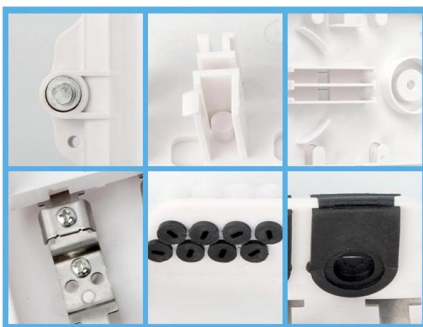

Dome Fiber Optic Splice Closures , Wholesale IP68

Buy IP68-rated dome fiber optic splice closures for aerial, duct, or underground use. Our factory supplies high-capacity closures for FTTx networks. Get a wholesale