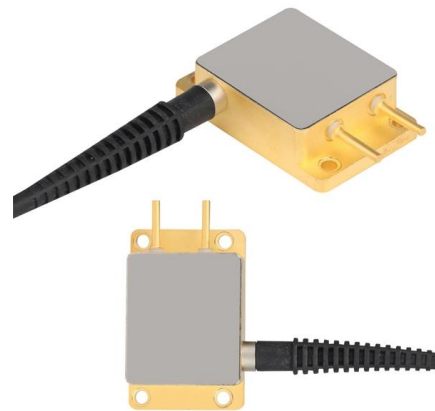

10 Troubleshooting FAQs of Fiber Transceivers

Fiber optic transceivers are generally used in the actual network environment where Ethernet cables cannot cover and must use optical fibers to