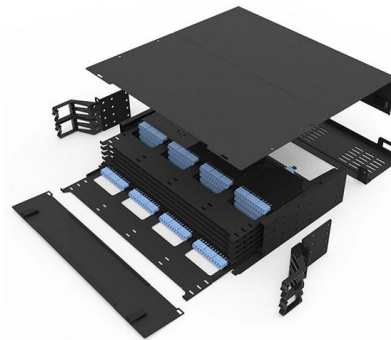

Cable Management Tray , Huijue Group E-Site

If your current trays can't handle Cat8's 2000MHz bandwidth or 40kW/m² thermal loads, it's time. Remember that one properly installed cable management tray prevents 80% of pathway congestion