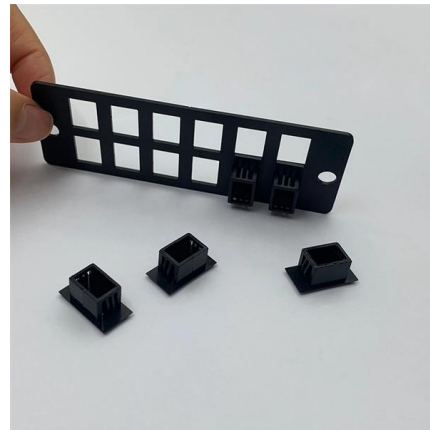

Fiber Optic Patch Cord

Find here Fiber Optic Patch Cord, Fiber Cable manufacturers, suppliers & exporters in India. Get contact details & address of companies manufacturing

Ultimate Guide to Fiber-Optic Patch Cables: Types, Selection, and

Learn about fiber optic patch cables, their types, construction, applications, and how to choose the right one for your network needs.