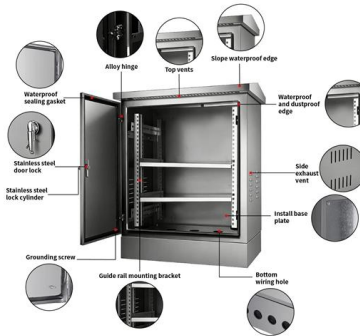

24A Compact 4 Way Connector Terminal Block Red

Wago 24A Compact 4 Way Connector Terminal Block Red (Pack of 100) Part Code: 2273-204 Stock Code: 1530-5014 No reviews

Fdb Optical Equipment 4 Cores FTTH Fiber Optic Distribution Box

Product Description Fdb Optical Equipment 4 Cores FttH Fiber Optic Distribution Box Product Description & color; The fiber optic cable terminal box 4 core can accommodate up to 4 users & period;

Simplified Guide to Wiring a 4 Terminal Junction Box