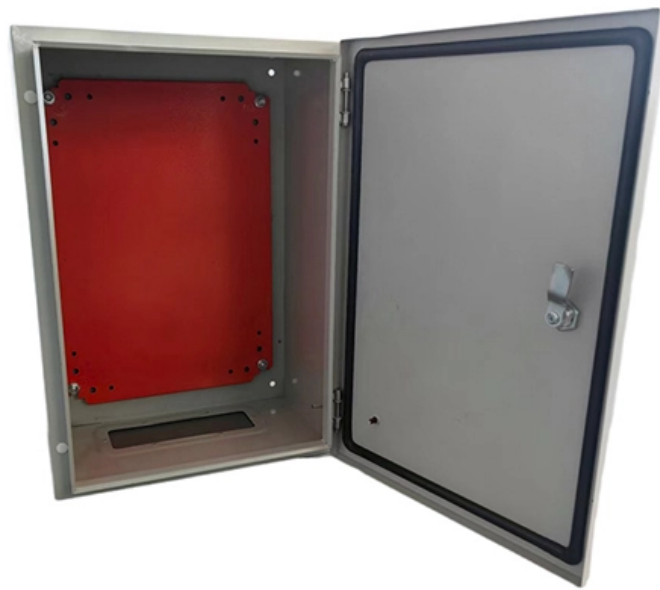

Gabon Ladder Cable Tray Processing Plant

Gabon Ladder Cable Tray Processing Plant

Petrochemical White Paper Part 2

While the needs vary at each process stage, we find the solution to be a fully integrated open cable management system that pairs ladder for main power circuits with wire mesh tray for branch circuits

Cable Tray

Cable Ladder ECTRAY offers a full range of cable trays, covering various types including standard, heavy-duty, aluminum alloy, and marine. Using high-quality

Cable Tray Making Machine

Cable trays come in many sizes and designs - ladder type, ventilated channel type, solid channel type, wire mesh type etc. The cable tray making machine has customized dies and tooling

Cable Trays

Our profiles are compatible with all cable tray and cable ladder types, guaranteeing perfect alignment, stability, and load distribution. The system is suitable for both industrial and infrastructure