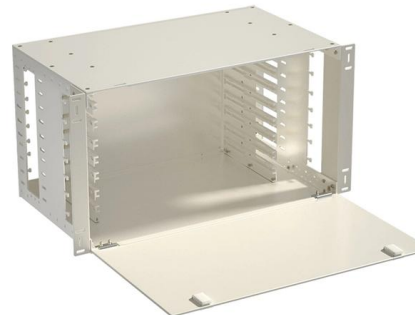

Durable Stainless Steel Construction - Made from high-quality 304 stainless steel with a chrome finish, ensuring long-lasting durability and corrosion resistance.

304 Stainless Steel Ladder Tray

C-Channel Swage Ladder tray systems are a cost effective alternative and allow for easy installation of cables by electricians as well as future access for adding or removing cable runs. All models are UL

Anaco Stainless Steel Cable Trays

Our stainless steel cable trays are produced in a standard range of sizes. We stock sizes which are primarily aimed at electrical cabling and pipe work where either environmental conditions require a

Stainless Steel Cable Trays (SS) Manufacturer & Exporter

Stainless steel cable trays, SS Cable Tray can withstand high temperatures, making them suitable for environments that require thermal stability, such as

Stainless Steel Enclosures and Cable Management

Hier sollte eine Beschreibung angezeigt werden, diese Seite lässt dies jedoch nicht zu.

Cable Trays

These trays, meeting sector-specific needs with a robust structure, feature a covered design, interlocking splicing options, and wire tray structures to facilitate high