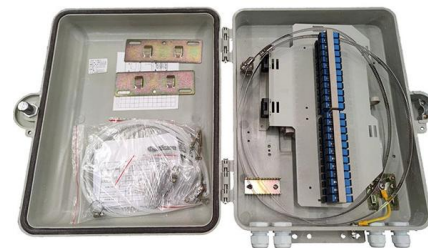

Cable Trays

Cable trays are commonly made of galvanized steel, stainless steel cable trays or aluminum sheets. On specific demand, we can also provide cable trays made of glass-fiber reinforced plastic. Unlike