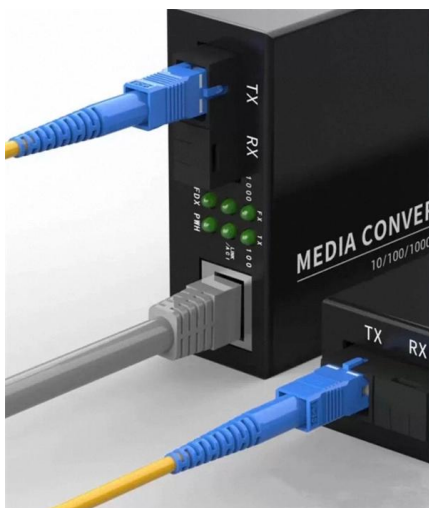

Cable Trays

Cable trays are commonly made of galvanized steel, stainless steel cable trays or aluminum sheets. On specific demand, we can also provide cable trays made of glass-fiber reinforced plastic. Unlike