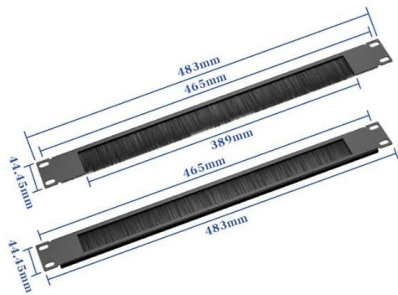

Stainless Steel Cable Tray

Stainless steel cable trays have anti-corrosion, heat-resistant properties for laying cables in oil, gas, petroleum, tunnels and other industries.