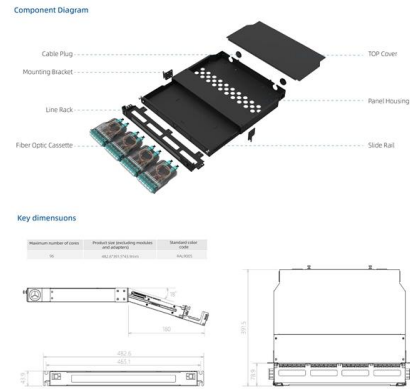

S00004107-56a-aluminum-straight-section-56-standard-rung-ladder

S00004107-56a-aluminum-straight-section-56-standard-rung-ladder

Aluminum Cable Tray

Shop Aluminum Cable Tray and other Rooftops products. Straight Aluminum Ladder Tray, 45° Horizontal Bends and more.

Aluminum cable tray groove

About aluminum cable tray groove Streamline your cable management setup with the cable trays available from Alibaba . Our cable management store features wholesale ladders, baskets and