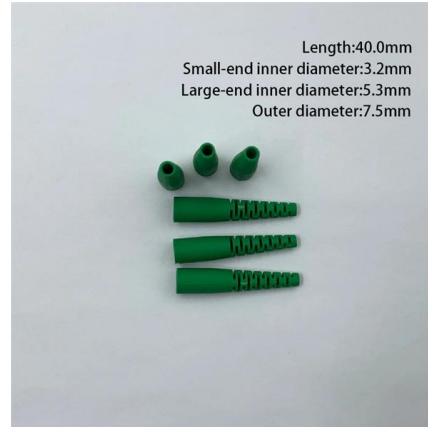

cable trays

We offer our deep knowledge and experience as manufacturers of cable trays to provide technical advice at any phase during the project.