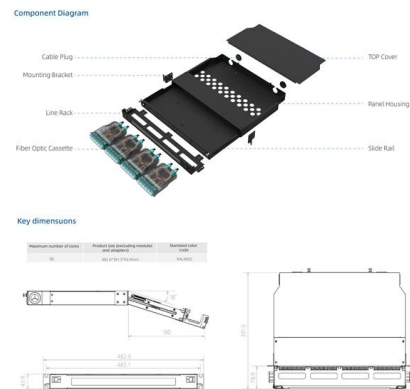

Greece Proxy , Buy Greek Proxies , Froxy

Access any website from Greece using Froxy. Get Greek IP now -- No Blocks or Restrictions. Mobile & Residential Proxy for Greece.