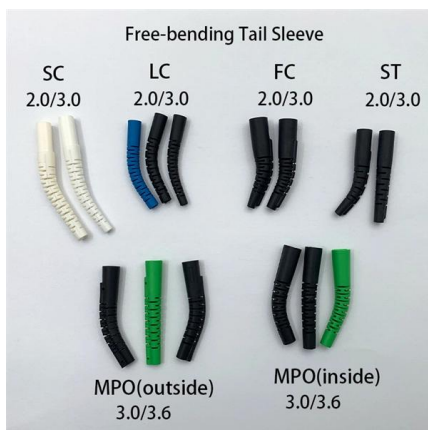

GYXTW OUTDOOR FIBER CABLE

GYXTW --AERIAL INSTALLATION CABLE 1.1 SCOPE
This specification covers the design requirements and performance standard for the supply of optical fiber cable. This specification covers