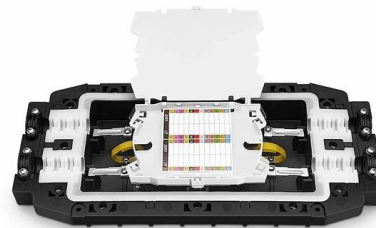

GYXTW OUTDOOR FIBER CABLE

GYXTW --AERIAL INSTALLATION CABLE 1.1 SCOPE
This specification covers the design requirements and performance standard for the supply of optical fiber cable. This specification covers