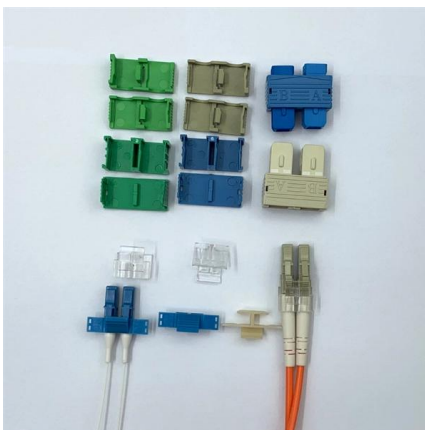

FBR-11606 Fiber-Optic Distribution Box, 6-Core

FBR-11606 Fiber-Optic Distribution Box, 6-Core is a high quality product by Bud Industries used for electronic enclosure applications.

Distribution box

Yet the distribution box is a highly complex component that not only ensures safe power distribution, but is also responsible for protection in an emergency. In this article, you will learn everything you need

Product Photography

How to Wire a Home Distribution Box

How to Wire a Home Distribution Box - Step-by-Step , Distribution DB box wiring diagram
Welcome to our channel! In this video, we'll walk you through

How to Install a Cable Distribution Box Safely and

In modern electrical systems, cable distribution boxes (also known as electrical distribution boxes or distribution boxes) play a crucial role as the key