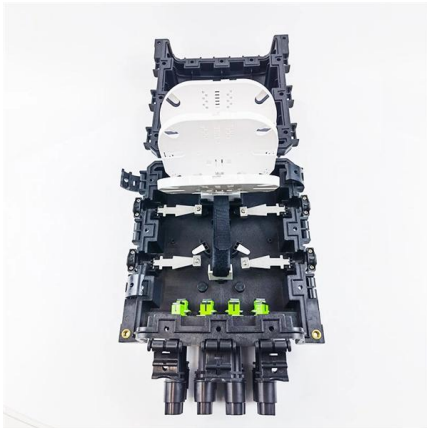

Wiringto home distributor box homes for fibre

Wiringto home distributor box homes for fibre
Basic requirements for a new home or a home undergoing major renovation: