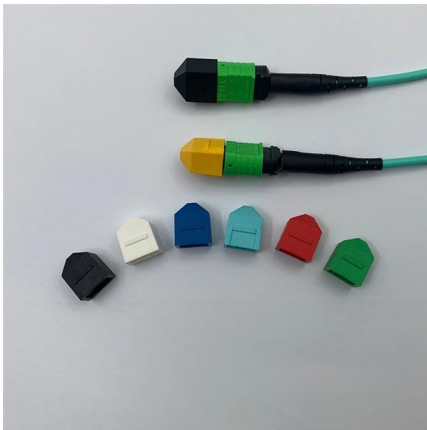

Fiber Optic Splice Trays , Fiber Cable Management , FiberMania

Our trays are designed to support direct splicing, pigtail connections, and integration with other fiber management equipment, delivering flexibility for diverse network applications.