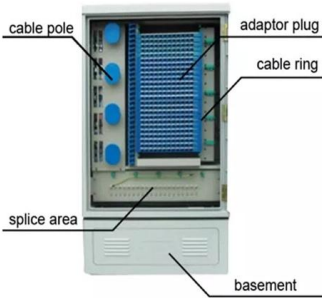

OMC Fiber Splice Tray , Reliable Fiber Optic Tray Solutions

OMC offers fiber splice tray and fiber optic tray solutions for secure cable management, easy installation, and reliable fiber organization.