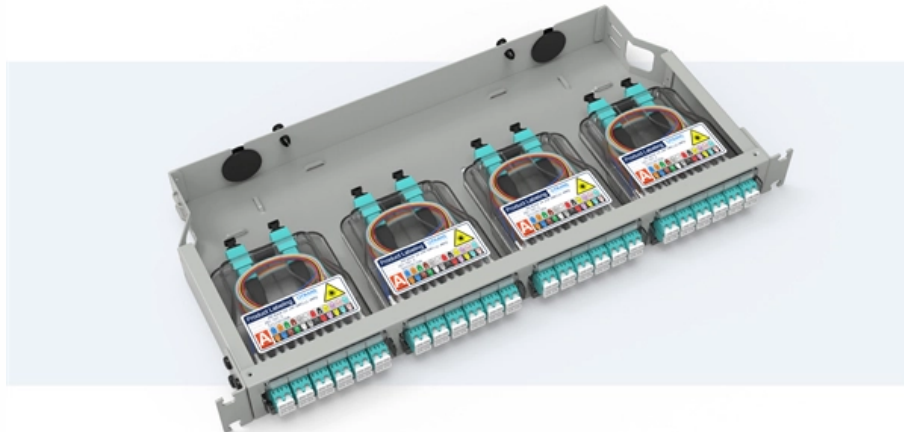

Hot-selling fiber optic splice trays for security applications

Pre-Terminated Patch Panel

-  Multi-application support
-  Flexible configuration
-  Modular design

Cable Gland Plug
28mm Cable Gland Plug

MPO-LC up to 96 cores
MPO direct connection 48 ports

The FOA Reference For Fiber Optics

Splices are generally placed in a splice tray which is then placed inside a splice closure or integrated into a fiber pedestal for OSP installations. For premises

Fiber Splice Closures & Pedestals Made in the USA