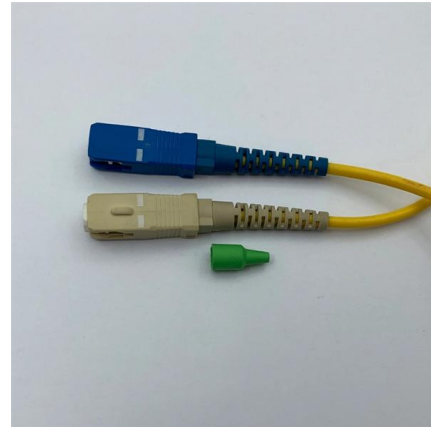

The FOA Reference For Fiber Optics

Splices are generally placed in a splice tray which is then placed inside a splice closure or integrated into a fiber pedestal for OSP installations. For premises

Fiber Splice Closures & Pedestals Made in the USA

Fiber optic splice enclosures made in the USA are ideal for Campus LANs, Data Centers and Entrance Facilities, a complete and fully accessible fiber closure

Splicing Cabinets

Can be configured for butt or in-line applications. Permanent waterproof sealing Most Popular Configurations Fiber Optic Splice Closure - 24 Fiber/ Fiber Optic Splice