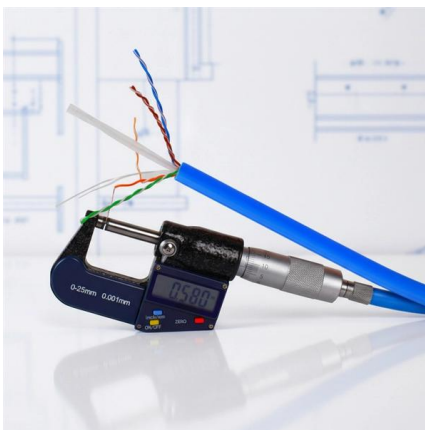

Fiber Splice Trays - tagged "48-splices" - Fiber Savvy

An initial step in obtaining a thriving network is first establishing physical security within your fiber optic applications. Fiber Optic Splice Trays not only provide a protective space, they also provide