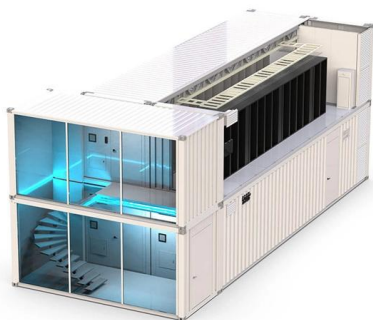

576 Fibers ODF 19" Floor Mount Distribution Box FITB-ODF-576-FM

Fiberinthebox 19" ODF floor mount can be installed on standard 19" chassis and currently being widely used in optical fiber distribution frames. Customer's special requirements are welcomed.