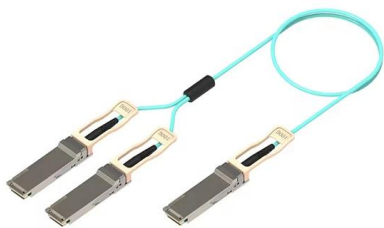

Optic Distribution Cabinet, 576 Cores Fiber Distribution

Hongyou produces all kind of Fiber Distribution Cabinet, Fiber Distribution Hub, Optic Distribution Cabinet in large quantity with cost-effective price.

FTTH 576 core optical fiber cabinet SMC Optical Fiber

FTTH 576 core optical fiber cabinet SMC Optical Fiber Distribution cabinet 576 ODF cabinet outdoor Waterproof IP65.Made of SMC material, waterproof and

Fiber Distribution Terminal 576(Splitter Type)

This FDT is used for connecting, allocation and dispatching of communication optical cables to each optical distribution node, providing safe, reliable and flexible management equipment of optical fiber

Outdoor Fiber Distribution Cabinet

IP65 Outdoor optical distribution cabinet 144/288/576 cores This cabinet is widely used in FTTH access network provides