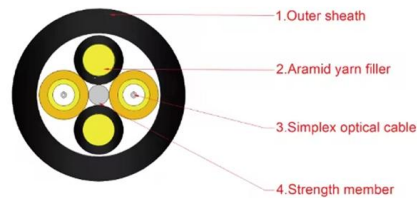

Floor Type 576 Core Outdoor Fiber Distribution Hub

SMC Distribution Box for FTTx Solutions offers 576 core, 576 port Outdoor FDT ODF optical fiber cable terminal distribution. Perfect for FTTH, FTTB, FTTX networks., Alibaba