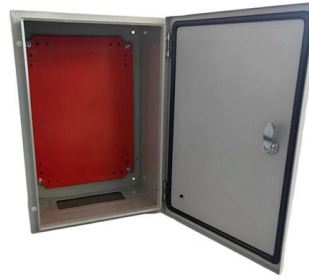

576 Fibers ODF 19" Floor Mount Distribution Box FITB-ODF-576-FM

Fiberinthebox 19" ODF floor mount can be installed on standard 19" chassis and currently being widely used in optical fiber distribution frames. Customer's special requirements are welcomed.