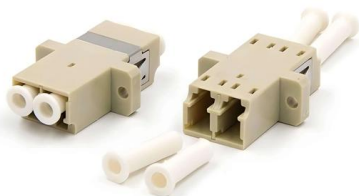

Kexint Factory Price 576 Cores FTTH Fiber Distribution Box

It provides ONU, STB, router, fiber optic transceiver, optic module, which is favored both at home and abroad, also enjoys a good reputation in Russia, Africa and Southeast Asia.

576 Cores Floor Mount Fiber Optic Distribution Cabinet

Description: Cross Connection Distribution Cabinet is designed for a cross connection between telecom feeder cable and customer cable. It is normally in a

Communication equipment Distribution box 576 core Fiber optic cable

Communication equipment bo & icirc;te Distribution 576 core Fiber optic cable Bo & icirc; you transfer Communication equipment bo & icirc; Optical Fiber cable Distribution te Bo & icirc;te interface

Optic Distribution Cabinet, 576 Cores Fiber Distribution

It is widely used to handle fiber optic cross connections and to accommodate passive optical splitters in PON FTTH networks, but can also be used for cross splicing