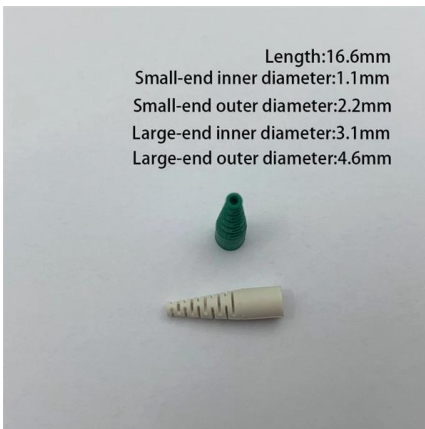

How Deep Should PVC Conduit Be Buried Under

Direct burial refers to laying the conduit directly into the ground, typically in a trench, without any additional covering other than backfill material.

How Deep to Bury Electrical Conduit? - Nimble Freelancer

To bury 6 inches deep, the galvanized metal solid conduit is used with individual conductors. To identify waterproof conductors, look for the W sign on the profile.

How Deep to Bury Electrical Conduit? - Nimble Freelancer

How deep is it to bury an electrical conduit? Usually, if you build a house or any residential property, you must bury an electric conduit at least 6 inches below the soil surface. However, you can bury them at