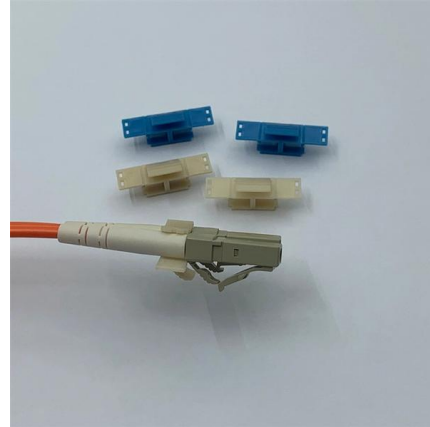

How Deep Should Buried Electrical Conduit Be for Safety?

When electrical conduits are buried at the correct depth, they're protected from physical damage, environmental hazards, and accidental human

How Deep Must Electrical Conduit Be Buried?

Uncover the ideal depth for burying electrical conduit. Learn how deep to bury electrical conduit to ensure safety with Anamet Electrical, Inc.