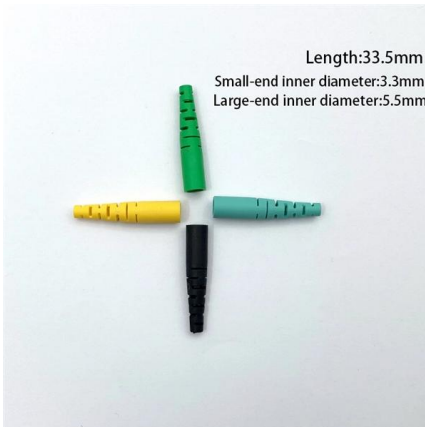

The installation requirements for the distribution box

A distribution box is the heart of any electrical system. It takes the incoming power and safely distributes it to different circuits throughout your

How to Install Underground Electrical Wiring , Pro Tool

How to Install Underground Electrical Wiring - How Deep Do I Bury the Wire? The first question we always get asked is "How deep do we bury the

Your Ultimate Guide to Direct Burial Conduit in 5 Easy Steps

This authoritative guide is designed to demystify the process, empowering you with the knowledge and confidence to tackle your next project. We'll walk you through 5 easy steps for a