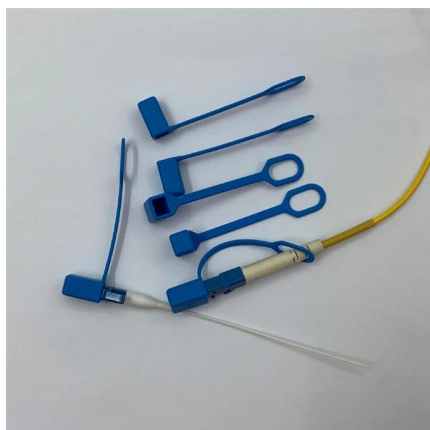

How to connect the fiber optic splitter in the fiber optic secondary box

How to connect the fiber optic splitter in the fiber optic secondary k

24 Port Outdoor Fiber Optic Distribution Box , AZE

AZE's Outdoor Fiber Optic Distribution Box is applicable in FTTH project and suitable for building's outer walls application; They can distribute cables after installing

12 Port Fiber Access Terminal Box For Steel-tube

The 2 ports fiber optic junction box allows max 12 cores splicing and 1x8 splitting, Widely used in residential, business buildings for cable distribution.

Fiber Optical Terminal Box 12 Core/Splitter FTTH

Effortlessly connect and adjust armored and drop cables in your optical fiber access network with our versatile Fiber Optic Termination Box.

8 Port Fiber Distribution Box For Steel-tube Splitter, 10

8 Core NAP ODP FTB FTTH 3 Inlet Fiber Access

8 port Optical Fiber Distribution Box Indoor / Outdoor Wall Mounted comes with 2 fiber cable ports + 8 ports for drop ftth fiber optic cables. It can install 8pcs