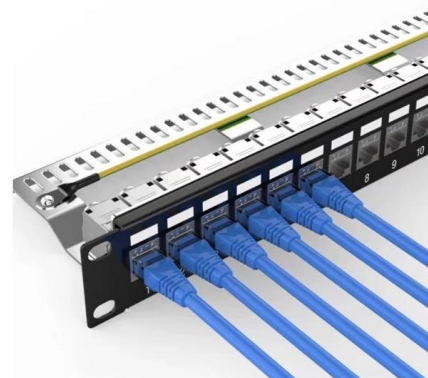

Do You Know How to Place and Use the Optical Splitter?

In the realm of optical communication networks, the optical splitter serves a vital role in dividing and distributing optical signals efficiently. Understanding how to properly place and use an