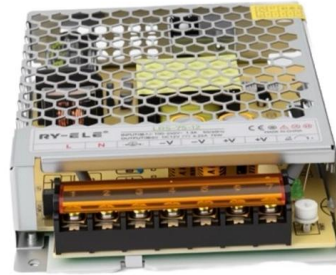

Global IT Products & Network Solutions Provider , Black Box

Black Box provides cutting-edge IT solutions and technology products to businesses worldwide, ensuring innovative and reliable services for global digital transformation.