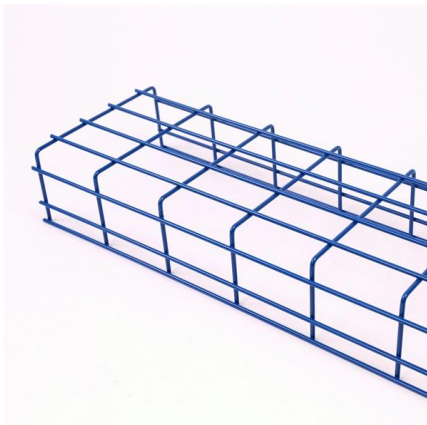

### 12-core FTTH distribution box, fully installed with SC adapter

12-core FTTH distribution box, fully installed with SC adapter and pigtails, 26 \* 22.5 \* 8cm fiber optic junction box, fast delivery, 2 pcs.

### 12 Port Fiber Access Terminal Box with 2 Cable Inlet For

The 2 ports fiber optic junction box allows max 12 cores splicing and 1x8 splitting, Widely used in residential, business buildings for cable distribution.

### 12-core FTTH distribution box, fully installed with SC adapter and

12-core FTTH distribution box, fully installed with SC adapter and pigtails, 26 \* 22.5 \* 8cm fiber optic junction box, fast delivery, 2 pcs.