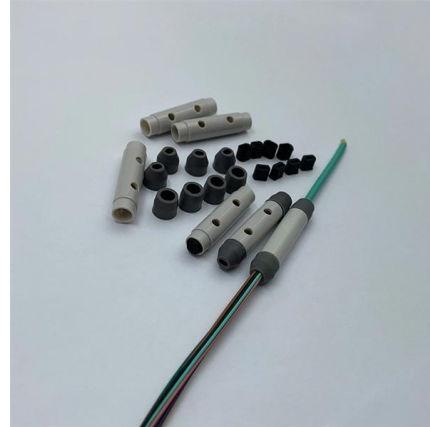

### Indoor junction box, Indoor terminal box

F2H-OTB-A Series Indoor Optical Termination Box is used as terminal equipment of fiber optic cable for optical fiber fixation, fusion and patching on wall. Features: 1.

### Understanding Fiber Optic Junction Boxes:

**A**

8. Conclusion In conclusion, fiber optic junction boxes are indispensable components in modern communication networks. Whether you're