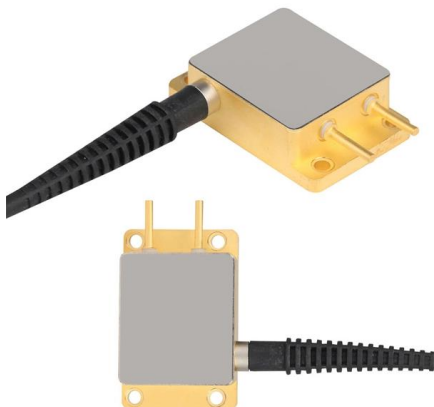

### Cablofil PA4 Electro-Zinc Steel Wire Cable Tray 105mm Radius Support

Radius support connector for wire cable trays. Forms secure horizontal hinged joints for 100 to 600 mm tray widths. Electro-zinc plated steel delivers corrosion resistance and durable performance in cable

## WIRE MESH TRAY TECHNICAL GUIDE

Bond both FlameStopper Fittings and Cable Trays together by attaching proper size wire to ground screw on fitting tops, through FlameStopper Sleeve, and to trays using either Cablofil GNDSB or

### How to install Cable Trays - Best Guide in 2026

When properly installed, cable trays prevent damage to cabling and the area's structural integrity. When installed and engineered properly, cable trays also

### Cablofil Hot Dip Galvanised Steel Wire Cable Tray Support Rail 300mm

Hot dip galvanised steel S-profile support rail for wire cable tray installations. Back perforated for secure fixing and rated to 1 kN load capacity.