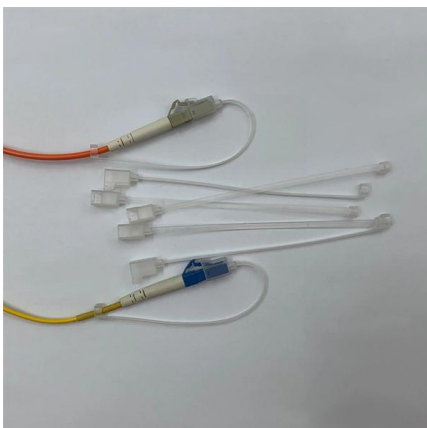

Cable Tray Technical Guide A practical guide to product selection and

Cable Tray Technical Guide A practical guide to product selection and installation This guide for engineers and installers has been developed by ABB as a practical reference regarding cable tray