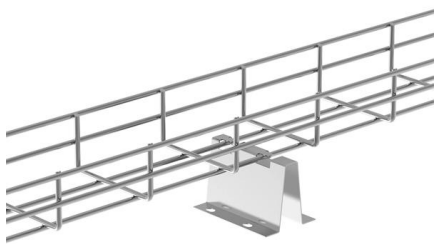

Bond both FlameStopper Fittings and Cable Trays together by attaching proper size wire to ground screw on fitting tops, through FlameStopper Sleeve, and to trays using either Cablofil GNDSB or