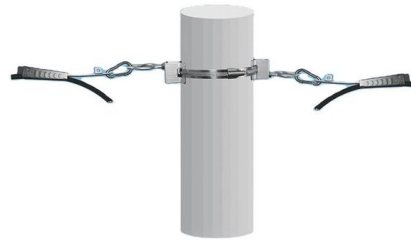

This USB to fiber-optic converter lets you utilize the USB 2.0 (Type-A) port on your laptop or tablet to provide a secure fiber network connection. Windows® and Mac compatible, the network adapter