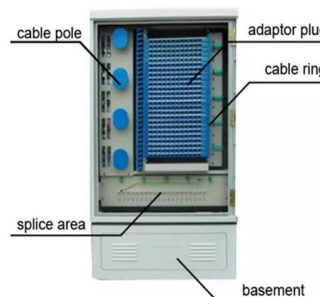

Fiber Optic Cable Adapter Coupler SC-SC Simplex Multimode 5 Pack

Connect an SC simplex multimode network cable to an SC Simplex multimode fiber optic network cable. Couplers are female to female. Use two simplex couplers to connect two connectors without the clips