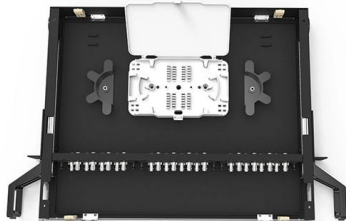

Dual Fan Wiring Guide , Griffin Thermal Products

Wiring Diagram and troubleshooting guide for Griffin Dual Electric Fan installations.