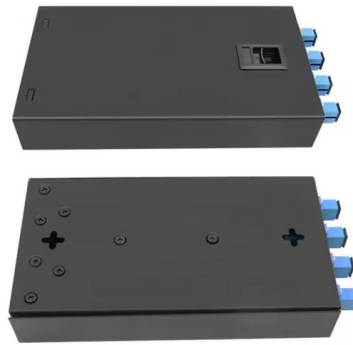

Huawei MA5620 24 Port Gigabit Fiber Switch, GPON

Huawei MA5620 24 Port: High-Performance MDU for FTTB and FTTC The Huawei MA5620 24 Port is a versatile and high-performance multi-dwelling unit (MDU)