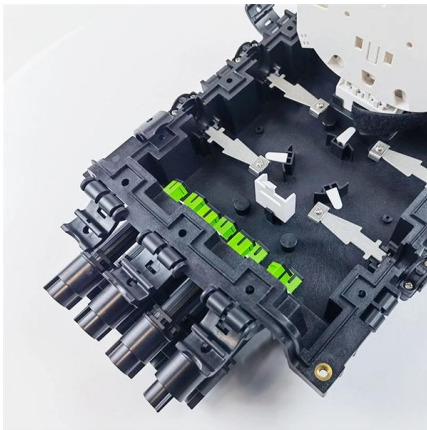

ET1D2S24SX2S-24-Port 10GE SFP+ Interface and 8-Port GE SFP

Provides twenty-four 10GE optical ports and eight GE optical ports for data transmission and switching. Performs concurrent data forwarding using a distributed data plane. The ET1D2S24SX2S is hot

SFP-10G-LR-1310nm 20km LC DDM Optical Transceiver

What Is SFP-10G-LR-1310nm 20km LC DDM Optical Transceiver Module? SFP-10G-LR-1310nm 20km LC DDM Optical Transceiver Module CISCO, HUAWEI,

Optical Modules for Huawei S Series Switches

A switch must use optical or copper modules that have been certified for use on Huawei switches. Non-certified optical or copper modules cannot ensure transmission reliability and may affect service

ES5MFMT00001

Huawei MA5620 24 Port: High-Performance MDU for FTTB and FTTC The Huawei MA5620 24 Port is a versatile and high-performance multi-dwelling unit (MDU)

Optical Fiber

To connect a fiber, align the optical connector with the optical port and gently insert the optical fiber into the port. To remove a fiber, press the clip on the connector and pull the fiber out.