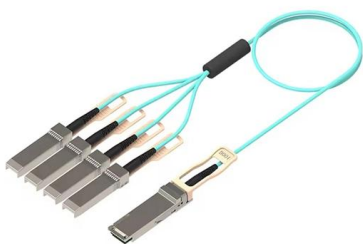

Huawei 1 Fiber Optic 24 Electrical Switch

Overview

The CloudEngine S5732-H Series Hybrid Optical-Electrical Switch is a new generation of 10 GE access switch, featuring 24 optical and 24 electrical downlink ports plus four 25 GE uplink ports and either two 40 GE or two 100 GE uplink ports, with one extended slot. Huawei CloudEngine 8800 series (CE8800) switches are 100G Ethernet switches designed for data centers and high-end campus networks. The switches provide high-performance, high-density 100 GE/40 GE/25 GE/10 GE ports, and low latency. Built with industrial-grade components and advanced optical transmission technology, this 1U. ES5MFMT00001 is a 24-port hybrid cable terminal box that offers 24 empty ports but no PDLC optical-electrical adapters. To determine whether optical modules delivered for Huawei switches before July 1, 2013 are certified ones, contact Huawei technical support.

Huawei 1 Fiber Optic 24 Electrical Switch

Huawei CE8800 Series 10G Fiber Optic Switch 24 Port

Huawei CloudEngine 8800 series (CE8800) switches are 100G Ethernet switches

Huawei Technical Support

This document provides technical details about 1Gbps eSFP Optical Modules, including specifications and support information.

Network Switches , Huawei Enterprise

Huawei Ethernet Switches Turbocharge your enterprise network with high-performance, high-availability for resilient services and simplified management.

The Ultimate Guide to SFP Modules (2026): Types,

What is an SFP? SFP (Small Form-factor Pluggable) is a compact, hot-pluggable network interface module used to connect network devices (switches, routers,

WordHTML

Free online Word to HTML converter with code cleaning features and easy switch between the visual and source editors. It works perfectly for any document