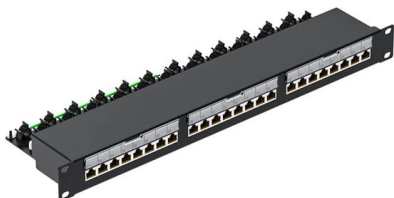

Huawei MA5620 24-Port Fiber Switch - Order Today!

Huawei MA5620 24 Port Gigabit Fiber Switch, EPON OLT with 24 Ethernet & Voice Ports for FTTB Be the first to review this item.