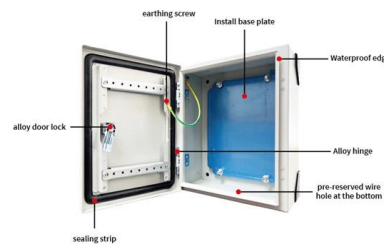

Network Switches , Huawei Enterprise

Huawei campus switches are ideal for building future-proof campus networks with simplified management, high reliability, and service intelligence, across industries